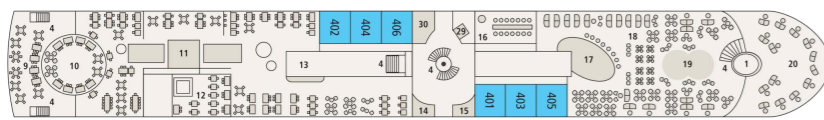

A-ROSA SENA

SHIPYARD: Concordia Damen B.V., Werkendam, NL
PASSENGERS: max. 280 guests
CABINS: 119 balcony cabins, 7 balcony suites,
2 accessible cabins, 12 family cabins

LENGTH / WIDTH: 135 m / 17.7 m
SPEED: max. 24 km/h
POWER: 3 x 800 kW, a total of 3,218 PS
YEAR OF CONSTRUCTION: 2022
FLAG: Switzerland

DECK 4 (SUN DECK)

DECK 4

DECK 3

DECK 2

DECK 1

DECK PLAN

1. 01 WHEELHOUSE
2. 02 SWIMMING POOL & KIDS POOL WITH RECLINERS AND AWNINGS
3. 03 LIGHT DOME
4. 04 STAIRS
5. 05 UP & DOWN BAR
6. 06 ACTIVITY AREA
7. 07 SUNBEDS & UMBRELLAS
8. 08 SHOWER
9. 09 OUTDOOR SEATING RIVERSIDE
10. 10 PAVILION
11. 11 MARKET RESTAURANT WITH LIVE COOKING
12. 12 SENA GRILL
13. 13 MARKET BAR
14. 14 SHOP
15. 15 RECEPTION
16. 16 WINERY
17. 17 SENA BAR
18. 18 PANORAMA LOUNGE
19. 19 STAGE/DANCE FLOOR
20. 20 OUTDOOR SEATING CAPTAIN'S VIEW
21. 21 CONNECT LOUNGE
22. 22 ENTRANCE
23. 23 KIDS CLUB
24. 24 MASSAGE/BEAUTY
25. 25 WHIRLPOOL
26. 26 FINNISH SAUNA
27. 27 RELAXATION AREA
28. 28 GYM
29. 29 LIFT
30. 30 TOILETS

Windows can only be opened in cabins from deck 2 onwards.

TIPS FOR FAMILIES:

There are spacious family cabins available on deck 1 (cabin category G). On deck 3 (cabin category D), we have cabins with connecting doors (marked in the deck plan), which can also be used as family cabins.

THOSE IN NEED OF ASSISTANCE AND PEOPLE WITH LIMITED MOBILITY:

The ship has a lift between deck 1 and deck 4.
For a personal consultation, please call the *A-ROSA Service Center* at +49 (0)381 202 6001.

Experience the ship with our 360° virtual ship tour:
www.arosa-cruises.com/sena

* Cabins for people with limited mobility.