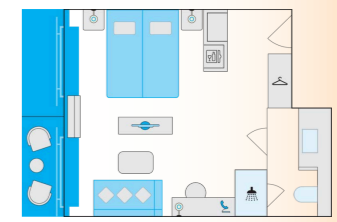

**B** 2-bed outside cabin with balcony, 21 m<sup>2</sup>, deck 2

**C** 2-bed outside cabin with balcony, 21 m<sup>2</sup>, deck 2 and 3

**D** 2-bed outside cabin with balcony, 21 m<sup>2</sup>, deck 3

**G** family cabin:  
 2-bed outside cabin with 3 extra beds (one bunk bed + one sofa bed) 28 m<sup>2</sup>, deck 1

**F** 2-bed Balcony suite with balcony, 26 m<sup>2</sup>, deck 4

**F** 2-bed Balcony suite with balcony, 31 m<sup>2</sup>, deck 2

Experience the ship with our 360° virtual ship tour:  
[www.arosa-cruises.com/sena](http://www.arosa-cruises.com/sena)