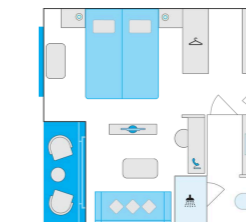

**B** 2-bed outside cabin with balcony, 21 m<sup>2</sup>, deck 2

**C** 2-bed outside cabin with balcony, 21 m<sup>2</sup>, deck 2 and 3

**D** 2-bed outside cabin with balcony, 21 m<sup>2</sup>, deck 3

**G** family cabin:  
 2-bed outside cabin with 3 extra beds (one bunk bed + one sofa bed) 28 m<sup>2</sup>, deck 1

**F** 2-bed Balcony suite with balcony, 26 m<sup>2</sup>, deck 4

**F** 2-bed Balcony suite with balcony, 31 m<sup>2</sup>, deck 2

Experience the ship with our 360° virtual ship tour:  
[www.arosa-cruises.com/sena](http://www.arosa-cruises.com/sena)