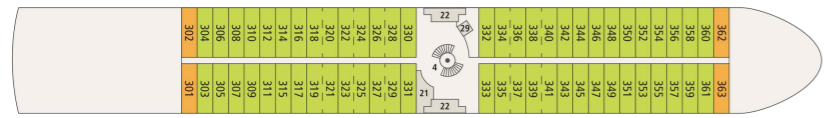

A-ROSA SENA

SHIPYARD: Concordia Damen B.V., Werkendam, NL
PASSENGERS: max. 280 guests
CABINS: 119 balcony cabins, 7 balcony suites,
2 accessible cabins, 12 family cabins

LENGTH / WIDTH: 135 m / 17.7 m
SPEED: max. 24 km/h
POWER: 3 x 800 kW, a total of 3,218 PS
YEAR OF CONSTRUCTION: 2022
FLAG: Switzerland

DECK 4 (SUN DECK)

DECK 4

DECK 3

DECK 2

DECK 1

DECK PLAN

1. 01 WHEELHOUSE
2. 02 SWIMMING POOL & KIDS POOL WITH RECLINERS AND AWNINGS
3. 03 LIGHT DOME
4. 04 STAIRS
5. 05 UP & DOWN BAR
6. 06 ACTIVITY AREA
7. 07 SUNBEDS & UMBRELLAS
8. 08 SHOWER
9. 09 OUTDOOR SEATING RIVERSIDE
10. 10 PAVILION
11. 11 MARKET RESTAURANT WITH LIVE COOKING
12. 12 SENA GRILL
13. 13 MARKET BAR
14. 14 SHOP
15. 15 RECEPTION
16. 16 WINERY
17. 17 SENA BAR
18. 18 PANORAMA LOUNGE
19. 19 STAGE/DANCE FLOOR
20. 20 OUTDOOR SEATING CAPTAIN'S VIEW
21. 21 CONNECT LOUNGE
22. 22 ENTRANCE
23. 23 KIDS CLUB
24. 24 MASSAGE/BEAUTY
25. 25 WHIRLPOOL
26. 26 FINNISH SAUNA
27. 27 RELAXATION AREA
28. 28 GYM
29. 29 LIFT
30. 30 TOILETS

Windows can only be opened in cabins from deck 2 onwards.

TIPS FOR FAMILIES:

There are spacious family cabins available on deck 1 (cabin category G). On deck 3 (cabin category D), we have cabins with connecting doors (marked in the deck plan), which can also be used as family cabins.

THOSE IN NEED OF ASSISTANCE AND PEOPLE WITH LIMITED MOBILITY:

The ship has a lift between deck 1 and deck 4.
For a personal consultation, please call the *A-ROSA Service Center* at +49 (0)381 202 6001.

Experience the ship with our 360° virtual ship tour:
www.arosa-cruises.com/sena

* Cabins for people with limited mobility.