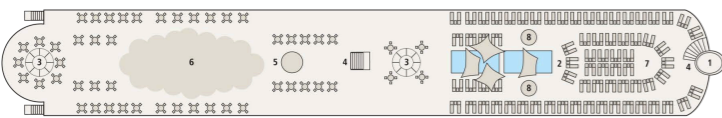

# A-ROSA SENA

**SHIPYARD:** Concordia Damen B.V., Werkendam, NL  
**PASSENGERS:** max. 280 guests  
**CABINS:** 119 balcony cabins, 7 balcony suites,  
 2 accessible cabins, 12 family cabins

**LENGTH / WIDTH:** 135 m / 17.7 m  
**SPEED:** max. 24 km/h  
**POWER:** 3 x 800 kW, a total of 3,218 PS  
**YEAR OF CONSTRUCTION:** 2022  
**FLAG:** Switzerland

## DECK 4 (SUN DECK)

## DECK PLAN

- 01 WHEELHOUSE
- 02 SWIMMING POOL & KIDS POOL WITH RECLINERS AND AWNINGS
- 03 LIGHT DOME
- 04 STAIRS
- 05 UP & DOWN BAR
- 06 ACTIVITY AREA
- 07 SUNBEDS & UMBRELLAS
- 08 SHOWER
- 09 OUTDOOR SEATING RIVERSIDE
- 10 PAVILION
- 11 MARKET RESTAURANT WITH LIVE COOKING
- 12 SENA GRILL
- 13 MARKET BAR
- 14 SHOP
- 15 RECEPTION
- 16 WINERY
- 17 SENA BAR
- 18 PANORAMA LOUNGE
- 19 STAGE/DANCE FLOOR
- 20 OUTDOOR SEATING CAPTAIN'S VIEW
- 21 CONNECT LOUNGE
- 22 ENTRANCE
- 23 KIDS CLUB
- 24 MASSAGE/BEAUTY
- 25 WHIRLPOOL
- 26 FINNISH SAUNA
- 27 RELAXATION AREA
- 28 GYM
- 29 LIFT
- 30 TOILETS