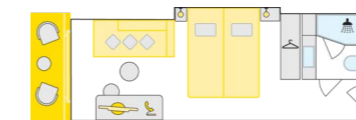

B 2-bed outside cabin with balcony, 21 m², deck 2