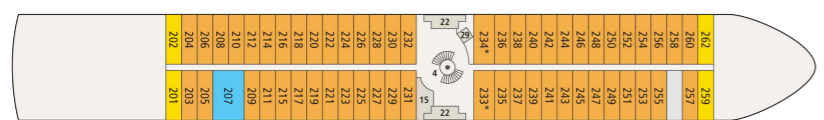

A-ROSA SENA

SHIPYARD: Concordia Damen B.V., Werkendam, NL
PASSENGERS: max. 280 guests
CABINS: 119 balcony cabins, 7 balcony suites,
2 accessible cabins, 12 family cabins

LENGTH / WIDTH: 135 m / 17.7 m
SPEED: max. 24 km/h
POWER: 3 x 800 kW, a total of 3,218 PS
YEAR OF CONSTRUCTION: 2022
FLAG: Switzerland

DECK 4 (SUN DECK)

DECK 4

DECK 3

DECK 2

DECK 1

DECK PLAN

1. 01 WHEELHOUSE
2. 02 SWIMMING POOL & KIDS POOL WITH RECLINERS AND AWNINGS
3. 03 LIGHT DOME
4. 04 STAIRS
5. 05 UP & DOWN BAR
6. 06 ACTIVITY AREA
7. 07 SUNBEDS & UMBRELLAS
8. 08 SHOWER
9. 09 OUTDOOR SEATING RIVERSIDE
10. 10 PAVILION
11. 11 MARKET RESTAURANT WITH LIVE COOKING
12. 12 SENA GRILL
13. 13 MARKET BAR
14. 14 SHOP
15. 15 RECEPTION
16. 16 WINERY
17. 17 SENA BAR
18. 18 PANORAMA LOUNGE
19. 19 STAGE/DANCE FLOOR
20. 20 OUTDOOR SEATING CAPTAIN'S VIEW
21. 21 CONNECT LOUNGE
22. 22 ENTRANCE
23. 23 KIDS CLUB
24. 24 MASSAGE/BEAUTY
25. 25 WHIRLPOOL
26. 26 FINNISH SAUNA
27. 27 RELAXATION AREA
28. 28 GYM
29. 29 LIFT
30. 30 TOILETS

Windows can only be opened in cabins from deck 2 onwards.

TIPS FOR FAMILIES:

There are spacious family cabins available on deck 1 (cabin category G). On deck 3 (cabin category D), we have cabins with connecting doors (marked in the deck plan), which can also be used as family cabins.

THOSE IN NEED OF ASSISTANCE AND PEOPLE WITH LIMITED MOBILITY:

The ship has a lift between deck 1 and deck 4.
For a personal consultation, please call the *A-ROSA Service Center* at +49 (0)381 202 6001.

Experience the ship with our 360° virtual ship tour:
www.arosa-cruises.com/sena

* Cabins for people with limited mobility.