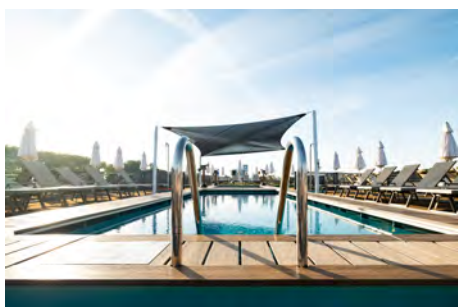

TRULY RELAX WHILE ON HOLIDAY: SPA-ROSA

- Wide range of beauty and body treatments with high-quality products, e.g. THALGO
- Professionally trained spa and beauty team
- One-of-a-kind wellness area with Finnish sauna and whirlpool
- Large and modern gym with premium fitness equipment: e.g. treadmills, cross trainers, TRX Suspension Trainer & weights
- Cozy relaxation room and self-service bar

*Included for Premium All-Inclusive guests