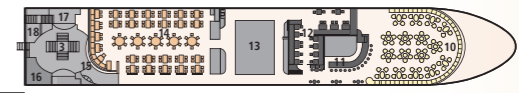

A-ROSA SILVA

SHIPYARD: Neptun Werft GmbH, Warnemünde
PASSENGERS: max. 186 guests
CABINS: 89 outside cabins,
 4 Junior suites, 2 Balcony suites
LENGTH/WIDTH: 135 m/11.4 m
SPEED: max. 22 km/h
POWER: 4 × 331 kW, a total of 1,800 PS
YEAR OF CONSTRUCTION: 2012
FLAG: Germany

-  **S** 2-bed outside cabin with extra bed, 14.5m², deck 1
-  **A** 2-bed outside cabin, 14.5m², deck 1
-  **C** 2-bed outside cabin with Juliette balcony, 14.5m², deck 2
-  **D** 2-bed outside cabin with Juliette balcony, 14.5m², deck 3
-  **E** 2-bed Junior suite with Juliette balcony, 21m², deck 3
-  **F** 2-bed Balcony suite with balcony and Juliette balcony, 29m², deck 3

DECK 4 (SUN DECK)

DECK 3

DECK 2

DECK 2

DECK 1

DECK 1

DECK PLAN

- | | | |
|--|--|-------------------------------|
| 01 WHEELHOUSE | 09 PUTTING GREEN/CRAZY GOLF | 17 LOBBY |
| 02 P'TIT BAR AND GRILL BUFFET | 10 PANORAMA LOUNGE | 18 TOILETS |
| 03 STAIRS | 11 LOUNGE BAR | 19 SANARIUM |
| 04 RESTAURANT OUTDOOR AREA WITH AWNINGS | 12 WINE BAR/ DAY LOUNGE | 20 SPA RELAXATION AREA |
| 05 SWIMMING POOL | 13 GOURMET BUFFET WITH LIVE COOKING | 21 MASSAGE/BEAUTY |
| 06 OUTDOOR SHOWER | 14 MARKET RESTAURANT | 22 GYM |
| 07 RECLINERS AND AWNINGS | 15 ONBOARD SHOP | |
| 08 GIANT CHESSBOARD | 16 RECEPTION | |

The windows can only be opened in the cabin categories of 2-bed outside cabin C and D with Juliette balcony and suites in the cabin category E and F.

TIP FOR FAMILIES:

On deck 1 there are cabins of category A where the beds can be separated (cabin numbers 103–105). Each deck (cabin category A, C & D) has two cabins available with a connecting door for use as a family cabin. Cabin numbers on request
 (A-ROSA Service-Center, Tel. +49 (0)381 202 6001).