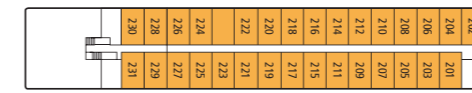

-  **S** 2-bed outside cabin with extra bed, 14.5m², deck 1
-  **A** 2-bed outside cabin, 14.5m², deck 1
-  **C** 2-bed outside cabin with Juliette balcony, 14.5m², deck 2
-  **D** 2-bed outside cabin with Juliette balcony, 14.5m², deck 3
-  **E** 2-bed Junior suite with Juliette balcony, 21m², deck 3
-  **F** 2-bed Balcony suite with balcony and Juliette balcony, 29m², deck 3

DECK 4 (SUN DECK)

DECK 3

DECK 2

DECK 2

DECK 1

DECK 1

DECK PLAN

- | | | |
|--|--|-------------------------------|
| 01 WHEELHOUSE | 09 PUTTING GREEN/CRAZY GOLF | 17 LOBBY |
| 02 P'TIT BAR AND GRILL BUFFET | 10 PANORAMA LOUNGE | 18 TOILETS |
| 03 STAIRS | 11 LOUNGE BAR | 19 SANARIUM |
| 04 RESTAURANT OUTDOOR AREA WITH AWNINGS | 12 WINE BAR/ DAY LOUNGE | 20 SPA RELAXATION AREA |
| 05 SWIMMING POOL | 13 GOURMET BUFFET WITH LIVE COOKING | 21 MASSAGE/BEAUTY |
| 06 OUTDOOR SHOWER | 14 MARKET RESTAURANT | 22 GYM |
| 07 RECLINERS AND AWNINGS | 15 ONBOARD SHOP | |
| 08 GIANT CHESSBOARD | 16 RECEPTION | |

The windows can only be opened in the cabin categories of 2-bed outside cabin C and D with Juliette balcony and suites in the cabin category E and F.

TIP FOR FAMILIES:

On deck 1 there are cabins of category A where the beds can be separated (cabin numbers 103–105). Each deck (cabin category A, C & D) has two cabins available with a connecting door for use as a family cabin. Cabin numbers on request
 (A-ROSA Service-Center, Tel. +49 (0)381 202 6001).