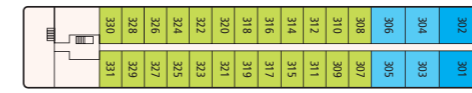

DECK 3

DECK 2