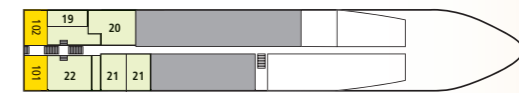

-  **S** 2-bed outside cabin with extra bed, 14.5m², deck 1
-  **A** 2-bed outside cabin, 14.5m², deck 1
-  **C** 2-bed outside cabin with Juliette balcony, 14.5m², deck 2
-  **D** 2-bed outside cabin with Juliette balcony, 14.5m², deck 3
-  **E** 2-bed Junior suite with Juliette balcony, 21m², deck 3
-  **F** 2-bed Balcony suite with balcony and Juliette balcony, 29m², deck 3

DECK 4 (SUN DECK)

DECK 3

DECK 2

DECK 2

DECK 1

DECK 1

DECK PLAN

- | | | |
|--|--|-------------------------------|
| 01 WHEELHOUSE | 09 PUTTING GREEN/CRAZY GOLF | 17 LOBBY |
| 02 P'TIT BAR AND GRILL BUFFET | 10 PANORAMA LOUNGE | 18 TOILETS |
| 03 STAIRS | 11 LOUNGE BAR | 19 SANARIUM |
| 04 RESTAURANT OUTDOOR AREA WITH AWNINGS | 12 WINE BAR/ DAY LOUNGE | 20 SPA RELAXATION AREA |
| 05 SWIMMING POOL | 13 GOURMET BUFFET WITH LIVE COOKING | 21 MASSAGE/BEAUTY |
| 06 OUTDOOR SHOWER | 14 MARKET RESTAURANT | 22 GYM |
| 07 RECLINERS AND AWNINGS | 15 ONBOARD SHOP | |
| 08 GIANT CHESSBOARD | 16 RECEPTION | |

The windows can only be opened in the cabin categories of 2-bed outside cabin C and D with Juliette balcony and suites in the cabin category E and F.

TIP FOR FAMILIES:

On deck 1 there are cabins of category A where the beds can be separated (cabin numbers 103–105). Each deck (cabin category A, C & D) has two cabins available with a connecting door for use as a family cabin. Cabin numbers on request
 (A-ROSA Service-Center, Tel. +49 (0)381 202 6001).