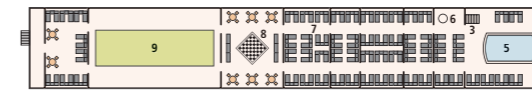

A-ROSA SILVA

SHIPYARD: Neptun Werft GmbH, Warnemünde
PASSENGERS: max. 186 guests
CABINS: 89 outside cabins,
 4 Junior suites, 2 Balcony suites
LENGTH/WIDTH: 135 m/11.4 m
SPEED: max. 22 km/h
POWER: 4 × 331 kW, a total of 1,800 PS
YEAR OF CONSTRUCTION: 2012
FLAG: Germany

-  **S** 2-bed outside cabin with extra bed, 14.5m², deck 1
-  **A** 2-bed outside cabin, 14.5m², deck 1
-  **C** 2-bed outside cabin with Juliette balcony, 14.5m², deck 2
-  **D** 2-bed outside cabin with Juliette balcony, 14.5m², deck 3
-  **E** 2-bed Junior suite with Juliette balcony, 21m², deck 3
-  **F** 2-bed Balcony suite with balcony and Juliette balcony, 29m², deck 3

DECK 4 (SUN DECK)

DECK 3

DECK 2

DECK 2

DECK 1

DECK 1

DECK PLAN

- | | | |
|--|--|-------------------------------|
| 01 WHEELHOUSE | 09 PUTTING GREEN/CRAZY GOLF | 17 LOBBY |
| 02 P'TIT BAR AND GRILL BUFFET | 10 PANORAMA LOUNGE | 18 TOILETS |
| 03 STAIRS | 11 LOUNGE BAR | 19 SANARIUM |
| 04 RESTAURANT OUTDOOR AREA WITH AWNINGS | 12 WINE BAR/ DAY LOUNGE | 20 SPA RELAXATION AREA |
| 05 SWIMMING POOL | 13 GOURMET BUFFET WITH LIVE COOKING | 21 MASSAGE/BEAUTY |
| 06 OUTDOOR SHOWER | 14 MARKET RESTAURANT | 22 GYM |
| 07 RECLINERS AND AWNINGS | 15 ONBOARD SHOP | |
| 08 GIANT CHESSBOARD | 16 RECEPTION | |

The windows can only be opened in the cabin categories of 2-bed outside cabin C and D with Juliette balcony and suites in the cabin category E and F.

TIP FOR FAMILIES:

On deck 1 there are cabins of category A where the beds can be separated (cabin numbers 103–105). Each deck (cabin category A, C & D) has two cabins available with a connecting door for use as a family cabin. Cabin numbers on request
 (A-ROSA Service-Center, Tel. +49 (0)381 202 6001).